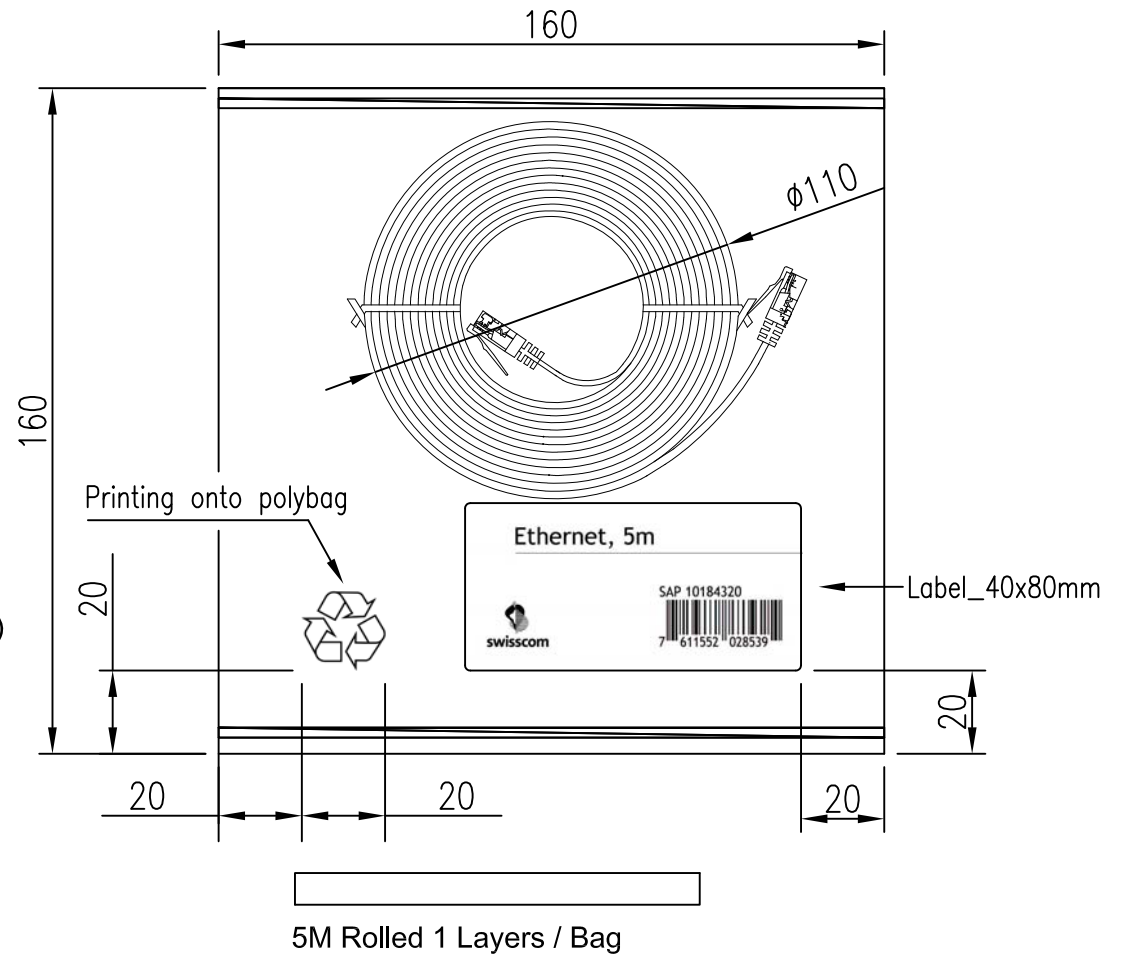

P1	P2	Color
1	1	White/Green
2	2	Green
3	3	White/Orange
4	4	Blue
5	5	White/Blue
6	6	Orange
7	7	White/Brown
8	8	Brown

NOTE:

- Cable Jacket : White Color (RAL 9016)
- Color Hoods : Yellow Color (Pantone 114C)
- Cable : Cat.6 4P PVC Jacket (Jacket without any printing)
- RJ45 Plug : 8P8C, Molding Hood
- Wiring : 1-1 (T568A)
- 100%Open Short & Miss Wire Test
- Maximum Conductor Resistance : 7 ohm
- Minimum Insulation Resistance : DC300V 5Mohm
- L=5M
- Packing : 1PC/Bag/Label
Carton/Label

5M Rolled 1 Layers / Bag

TOLERANCE		SCALE	SHEET	DRAWN BY	DATE
.X	±0.15	1 : 1	1 OF 1	Peter	09/07/2013
		REV.		CHECKED BY	DATE
.XX	±0.10	A			
		MATERIAL		THIRD ANGLE PROJECTION	
ANGLES		-			

Patchkable Kat6 UTP, weiss RAL9016
gelbe Hauben, 5m Bag