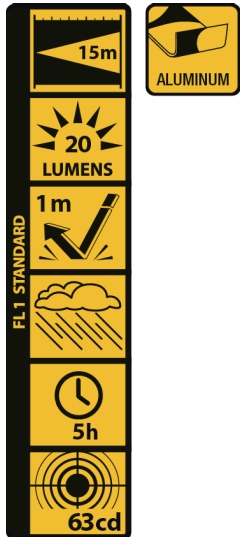

0.5 Watt LED Flashlight • 20 Lumen Power • Counter Display

M-FL-003-D20-DU

Function	On - Off
LED Type	0.5 Watt LED
Light Output	20 lumens
Beam Distance	15m
Run Time	5h
Water Resistance	IPX4
Material	Aluminium
Color	Black
Battery operated	1x AAA Alkaline included (each flashlight)
Accessory	Keychain
Dimensions	ø 1.40cm x 8.20cm
Packaging	1 display
EAN	tba