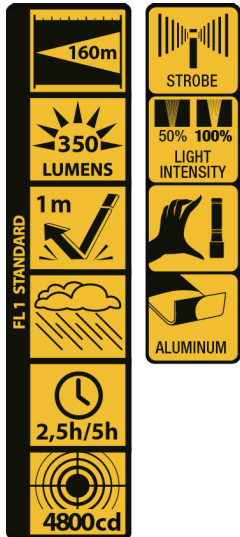

5 Watt LED Flashlight • 350 Lumen Power • STROBE Function

M-FL-013-DU

Function	100% - 50% - SOS - Off - Stroboscope
LED Type	5 Watt LED
Light Output	350 lumens
Beam Distance	160m
Run Time	100%= 2.5h / 50%= 5h
Water Resistance	IP44
Material	Aluminium
Color	Black
Battery operated	3x AAA Alkaline included
Accessory	Hand strap
Dimensions	ø 3.30cm x 12.00cm
Packaging	1 piece in blister
EAN	0884620050344

Hand strap included